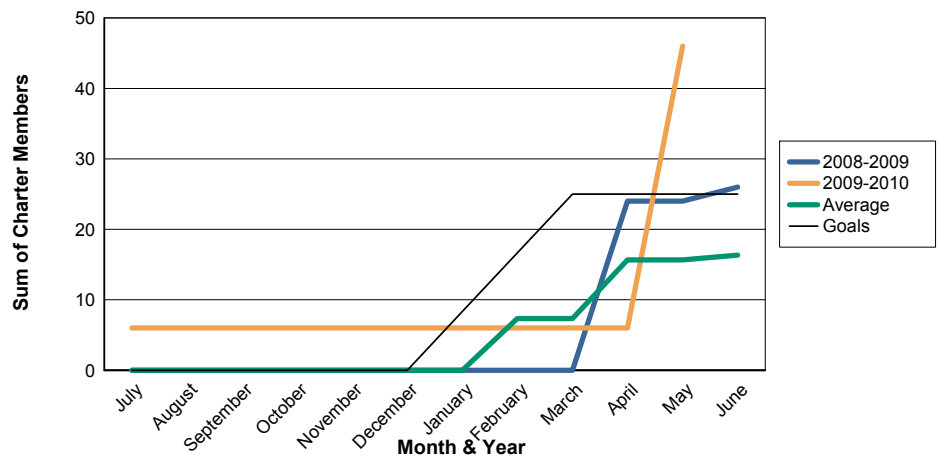

Sum of Charter Members/ Month & Year

For District 201N3