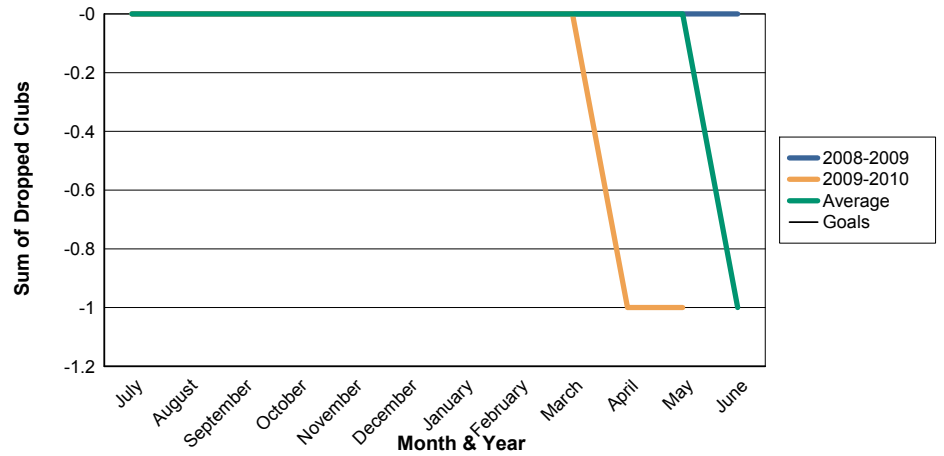

3 Year Comparisons for GMT Constitutional Area 7

By GMT District

As of May 2010

Sum of New Clubs/ Month & Year

For District 201N3

Sum of Dropped Clubs/ Month & Year

For District 201N3

Sum of Net Clubs/ Month & Year