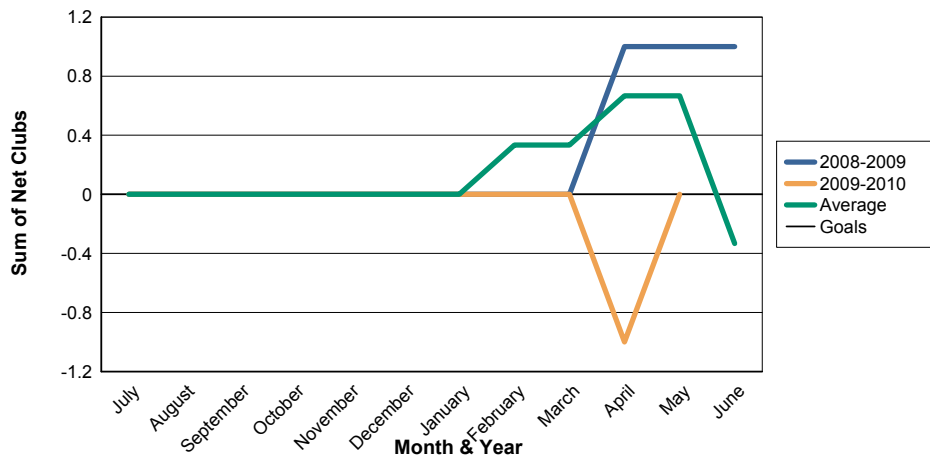

Sum of Net Clubs/ Month & Year

For District 201N3