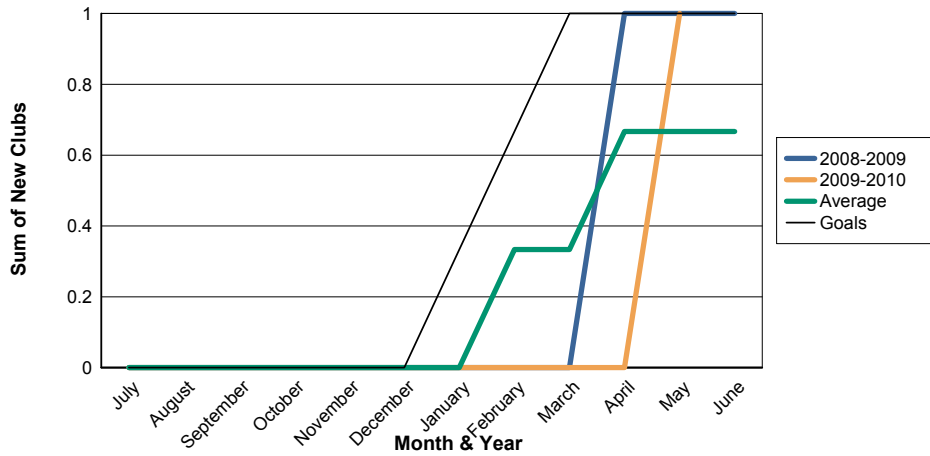

3 Year Comparisons for GMT Constitutional Area 7

By GMT District

As of May 2010

Sum of New Clubs/ Month & Year

For District 201N3

Sum of Dropped Clubs/ Month & Year

For District 201N3

Sum of Net Clubs/ Month & Year