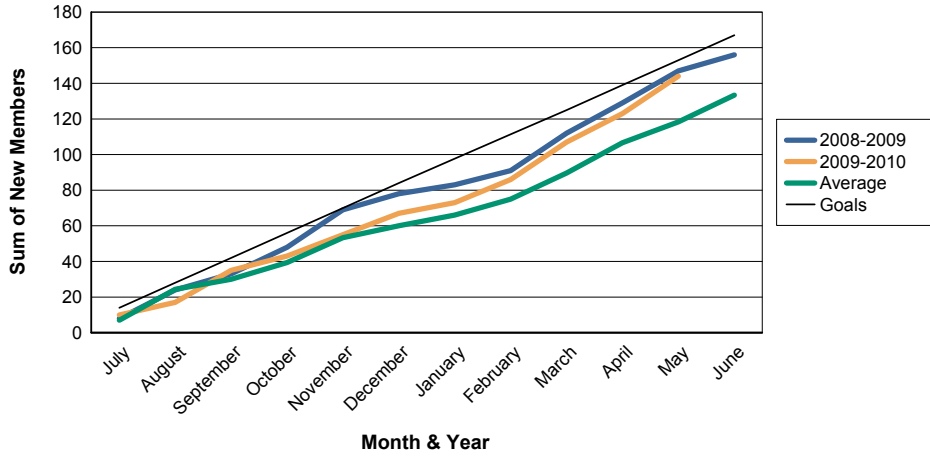

For District 201N3

Sum of Charter Members/ Month & Year

For District 201N3

3 Year Comparisons for GMT Constitutional Area 7

By GMT District

As of May 2010

Sum of New Members/ Month & Year

For District 201N3