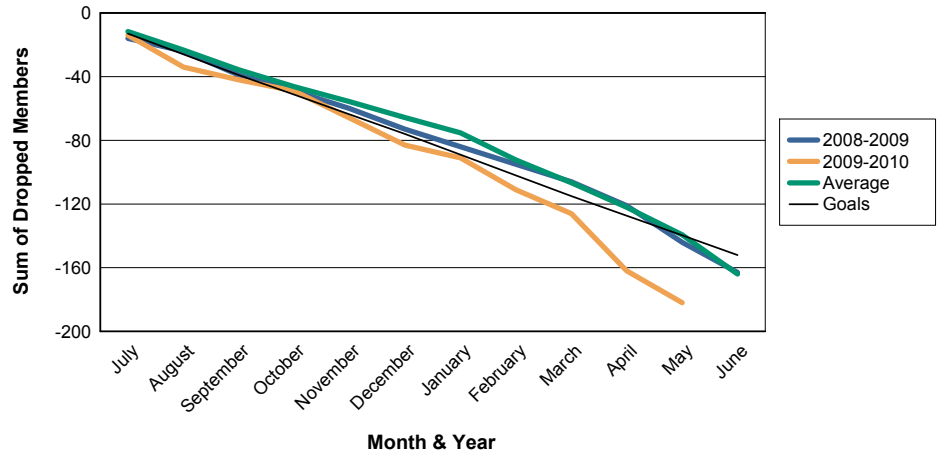

Sum of Dropped Members/ Month & Year

For District 201N3

Sum of Net Members/ Month & Year

For District 201N3